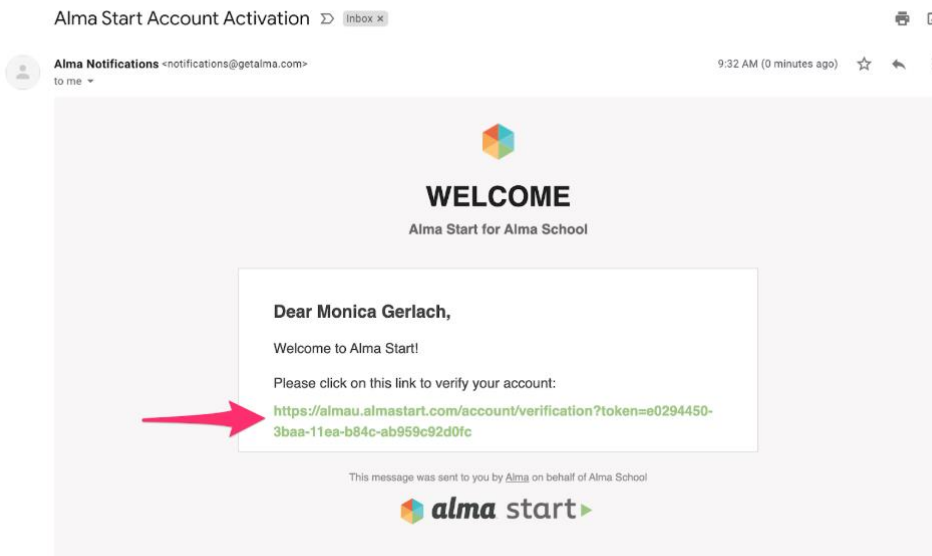

Check your email for a message similar to this one: